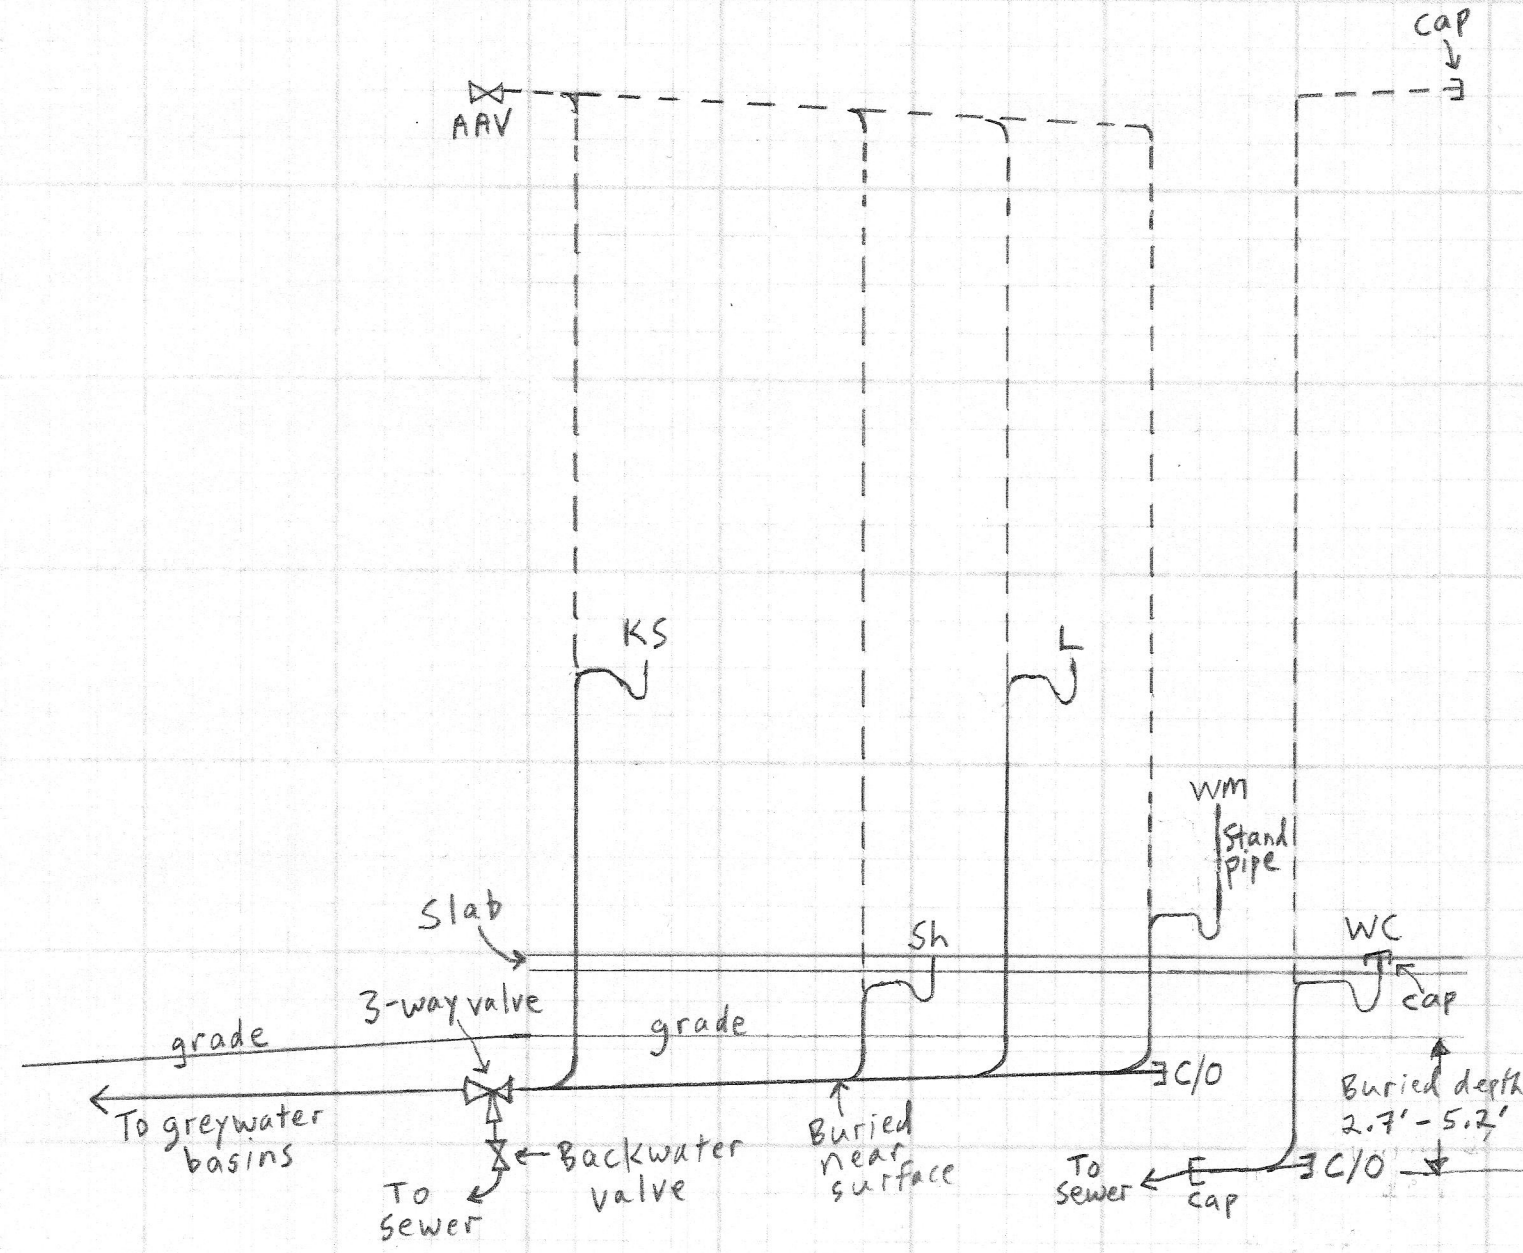

Supply

Legend

- KS = kitchen sink
- WH = water heater
- Sh = shower
- WC = water closet
- WM = washing machine
- L = lavatory
- AAV = air admittance valve
- MF = manifold
- C/O = cleanout

Waste

Description: Plumbing, riser diag's Scale: N/A

Project: Torbet home

Drawn by: Eric Torbet

Date: 7-28-2023