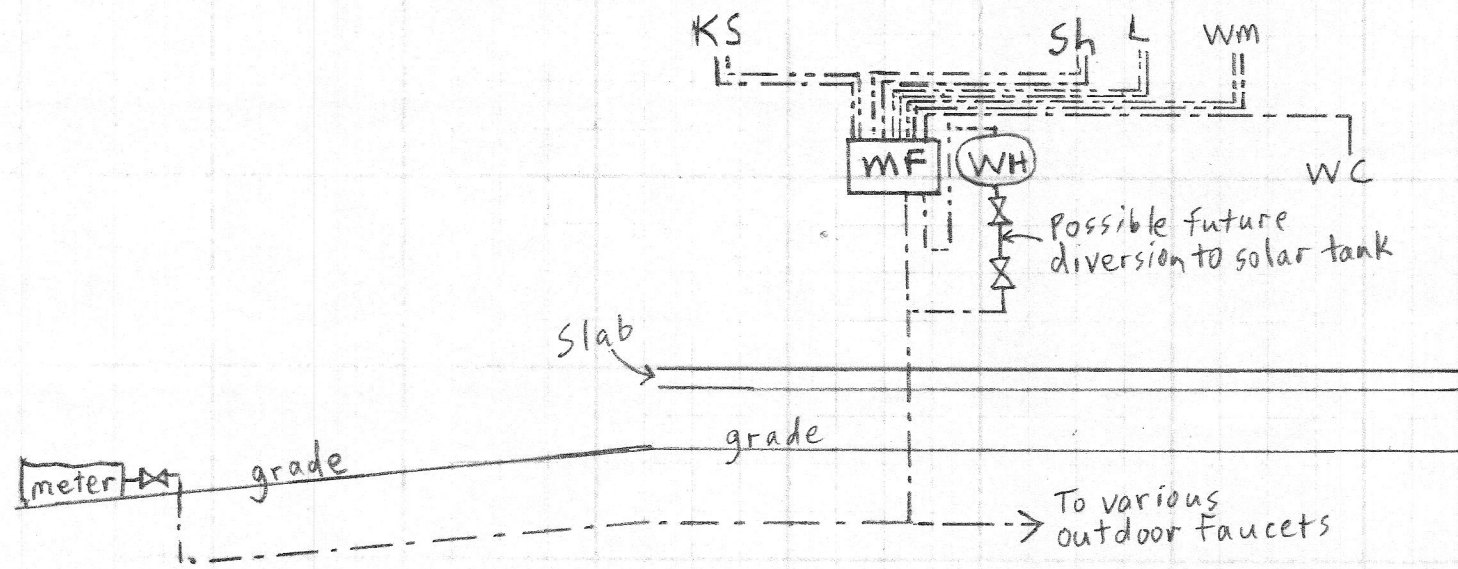

Supply

Legend

- KS = kitchen sink
- WH = water heater
- Sh = shower
- WC = water closet
- WM = washing machine
- L = lavatory
- AAV = air admittance valve
- MF = manifold
- C/O = cleanout

Waste

Description: Plumbing, riser diag's Scale: N/A

Project: Torbet home

Drawn by: Eric Torbet

Date: 7-28-2023