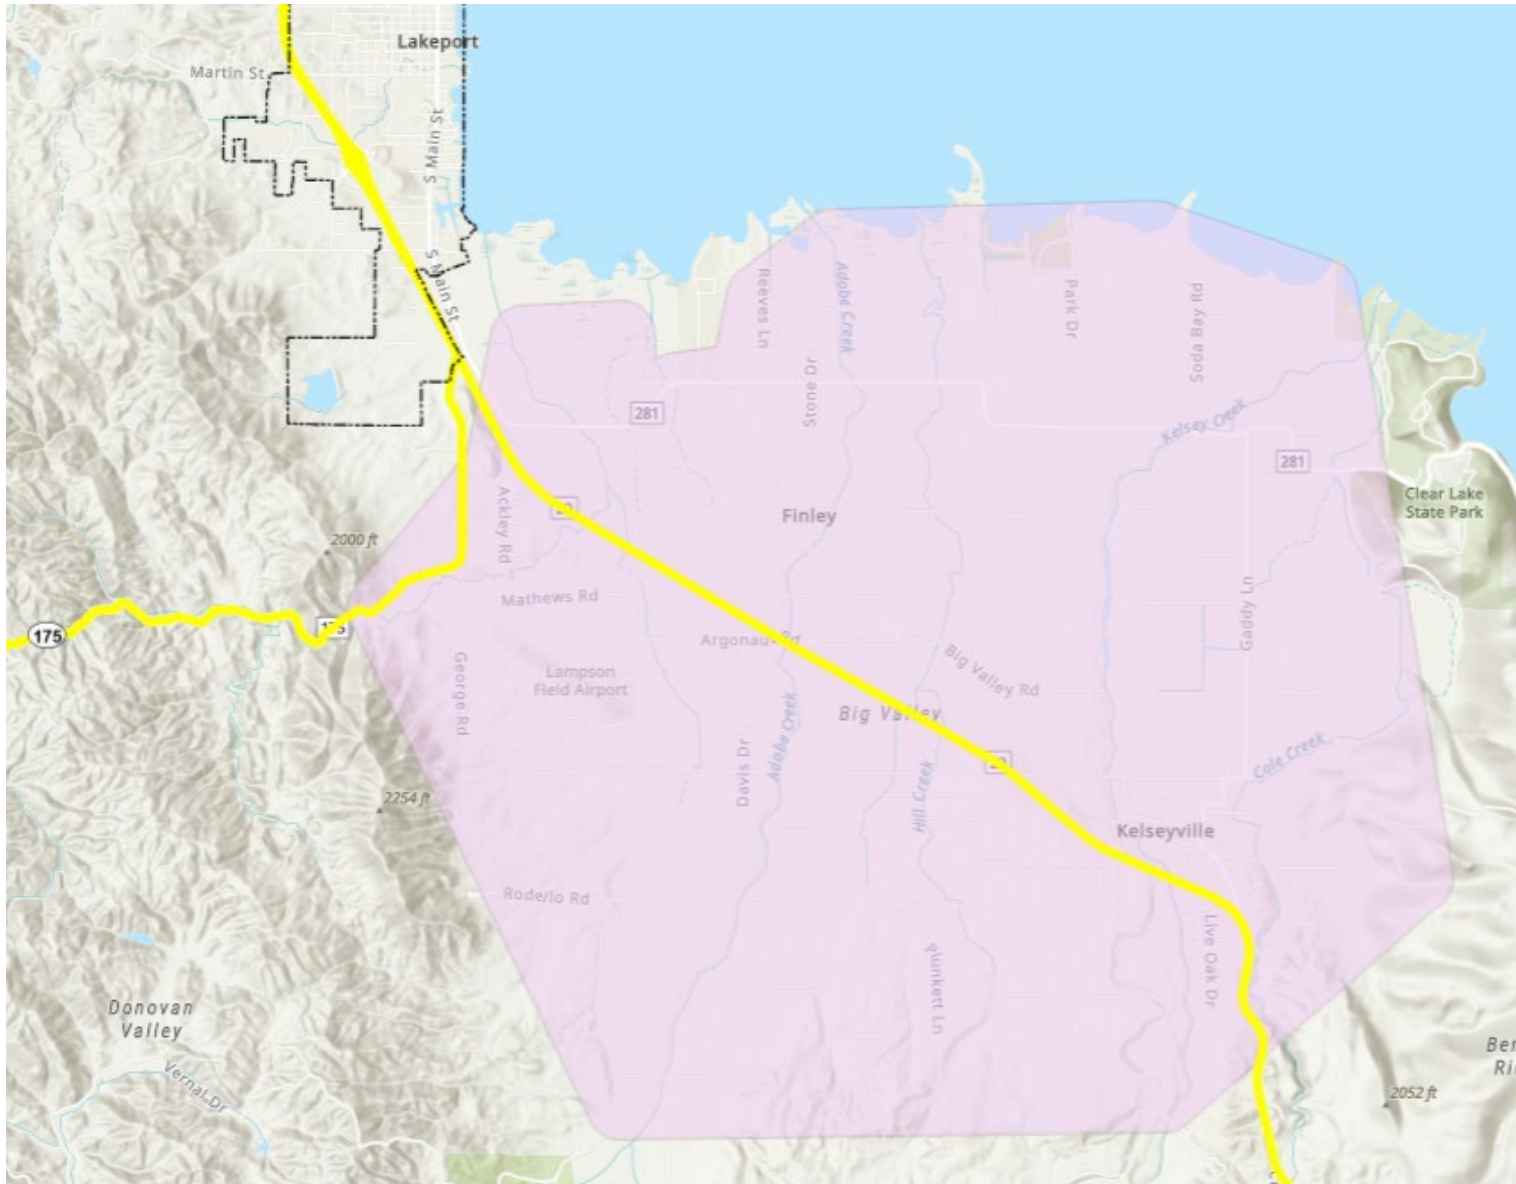

### Lake County Farmland Protection Zone (in pink)

### Upper Lake/Nice Farmland Protection Zone (in pink)

**Unincorporated Lakeport Farmland Protection Zone (in pink)**

**Big Valley/Kelseyville Farmland Protection Zone (in pink)**

### Kelseyville/Lower Lake Farmland Protection Zone(in pink)