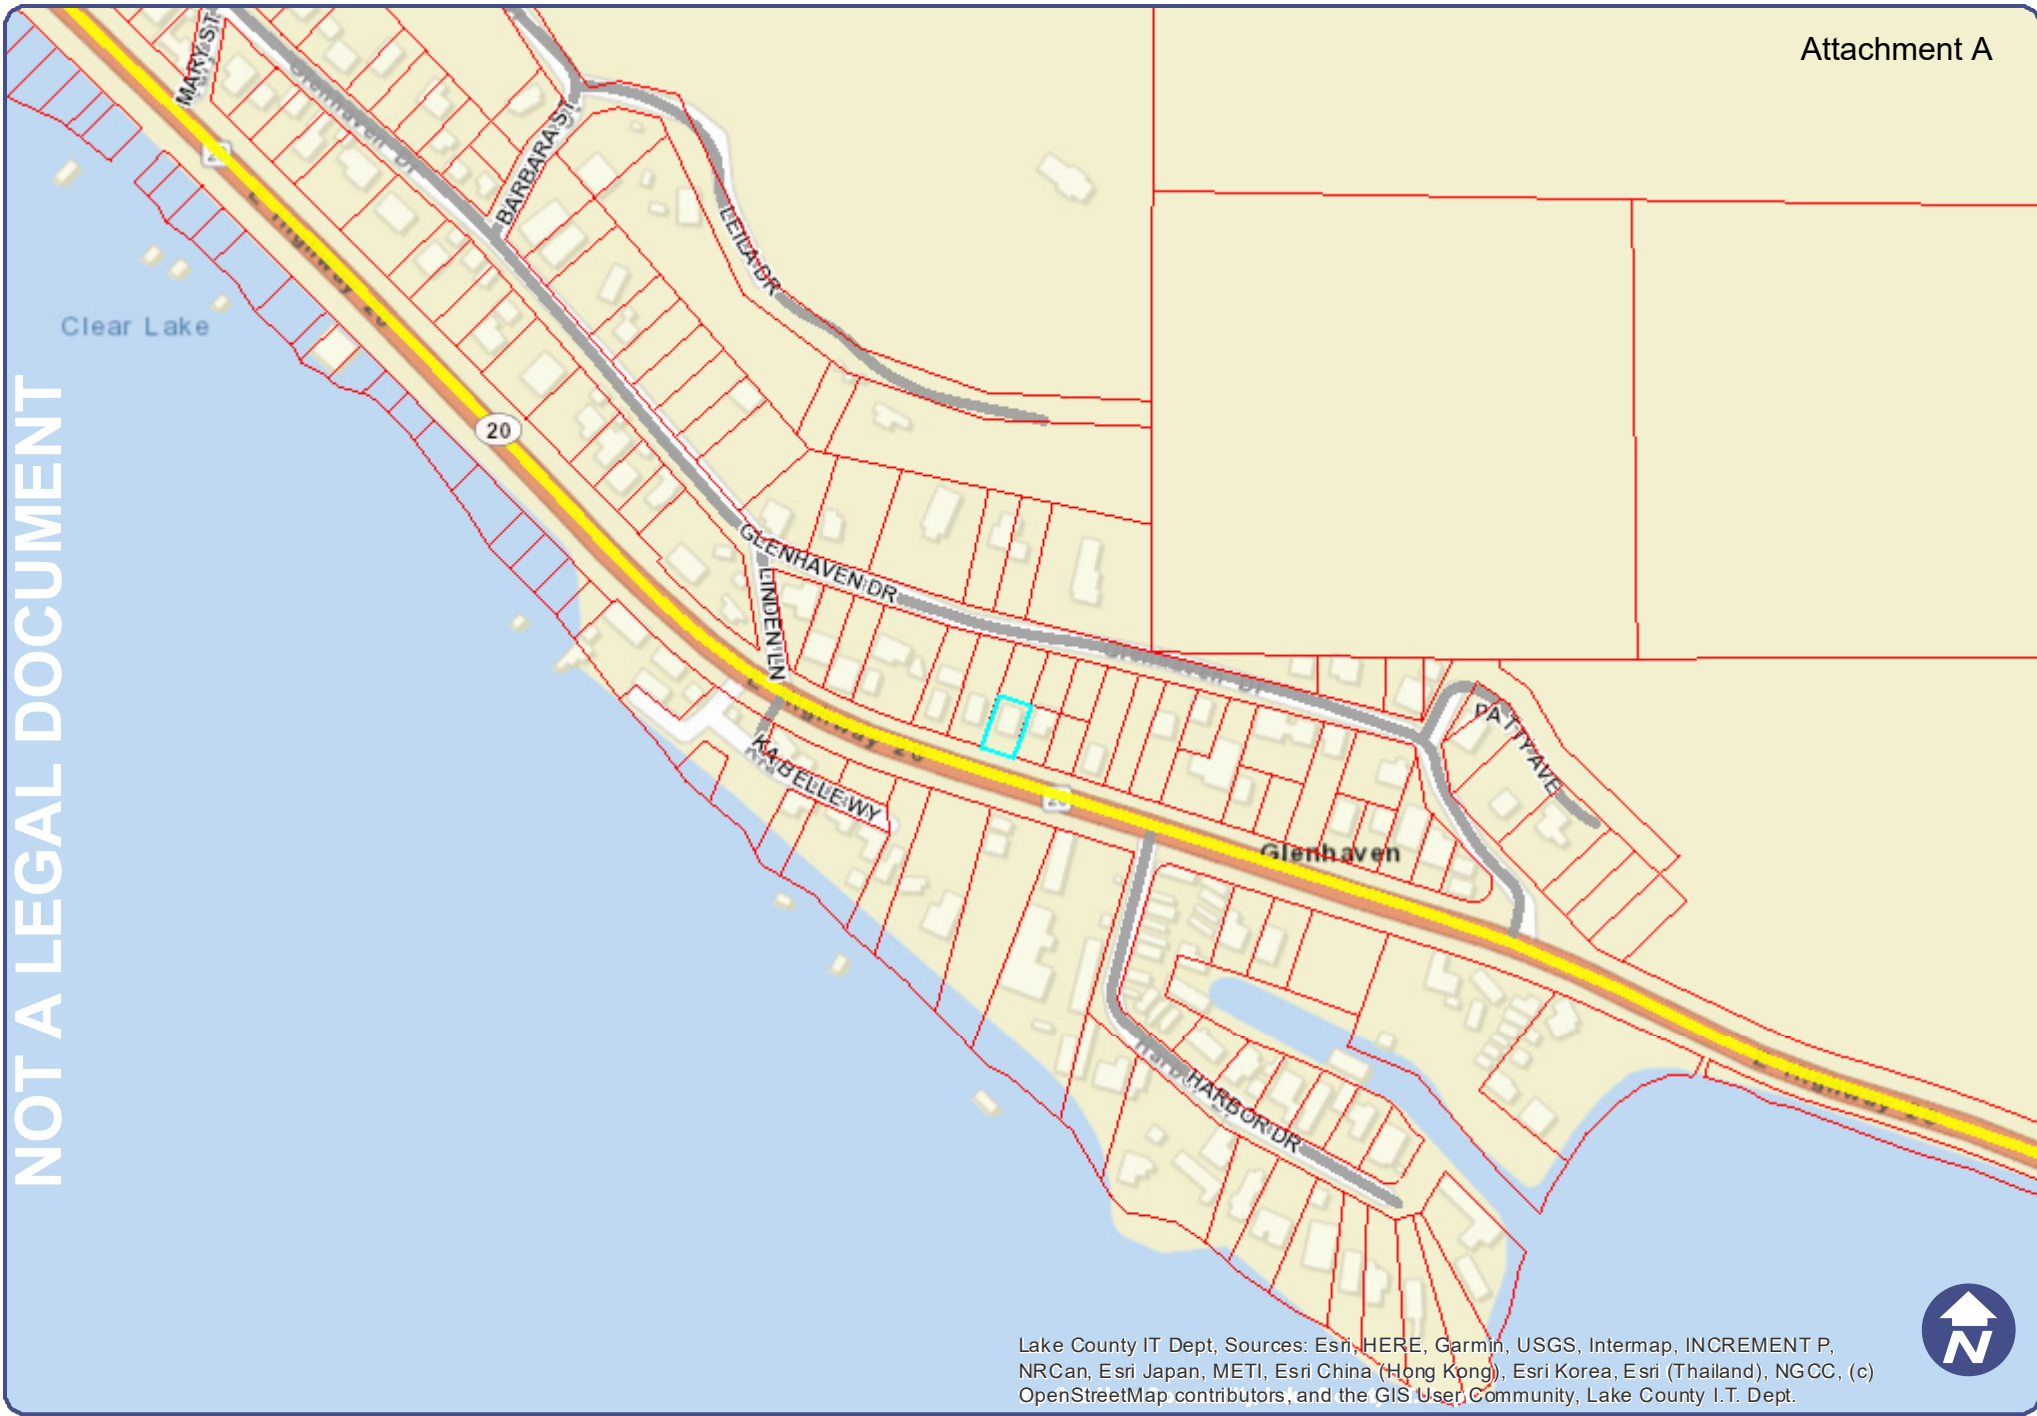

NOT A LEGAL DOCUMENT

Lake County IT Dept, Sources: Esri, HERE, Garmin, USGS, Intermap, INCREMENT P, NRCan, Esri Japan, METI, Esri China (Hong Kong), Esri Korea, Esri (Thailand), NGCC, (c) OpenStreetMap contributors, and the GIS User Community, Lake County I.T. Dept.

Lake County, CA

Figure 1: Vicinity Map

Melissa Lim

Print Date: 2/27/2024

All parcel boundaries are approximate. Discrepancies in acreage, shape and location are common. This map is not the legal survey document to be used in single site determinations. Consult your deed for a legal parcel description.