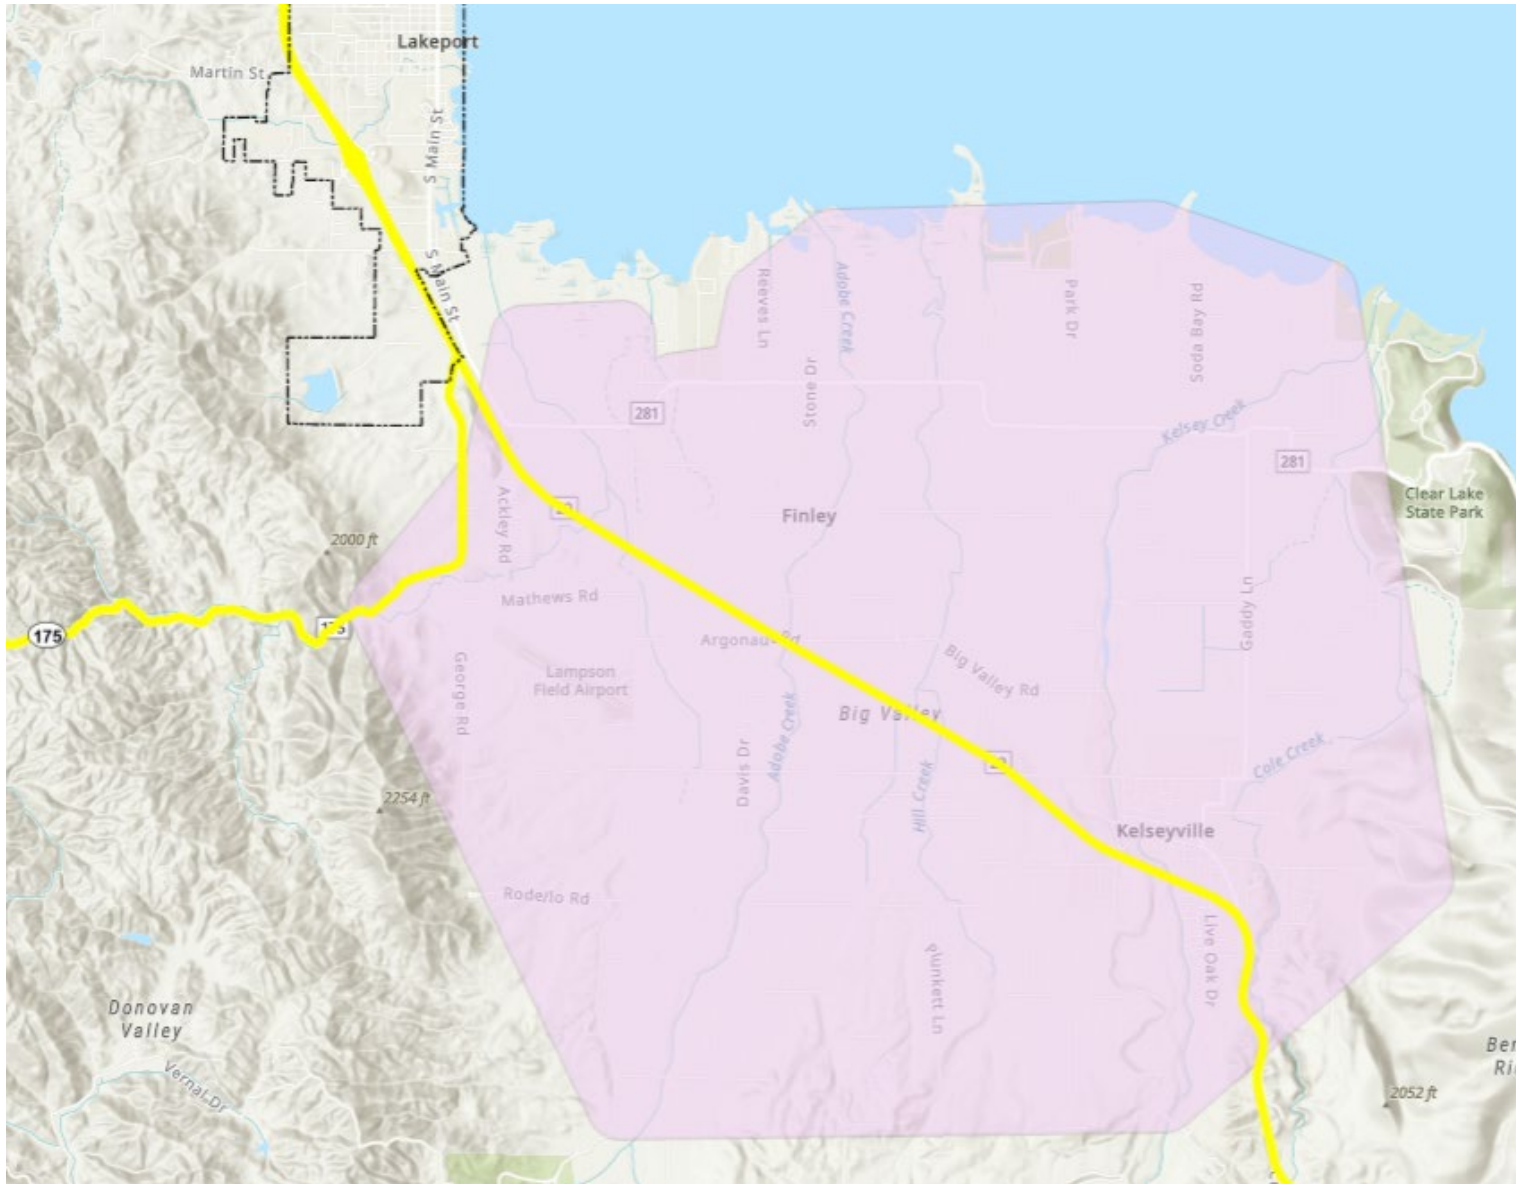

Lake County Farmland Protection Zone (in pink)

Upper Lake/Nice Farmland Protection Zone (in pink)

Unincorporated Lakeport Farmland Protection Zone (in pink)

Big Valley/Kelseyville Farmland Protection Zone (in pink)

Kelseyville/Lower Lake Farmland Protection Zone(in pink)