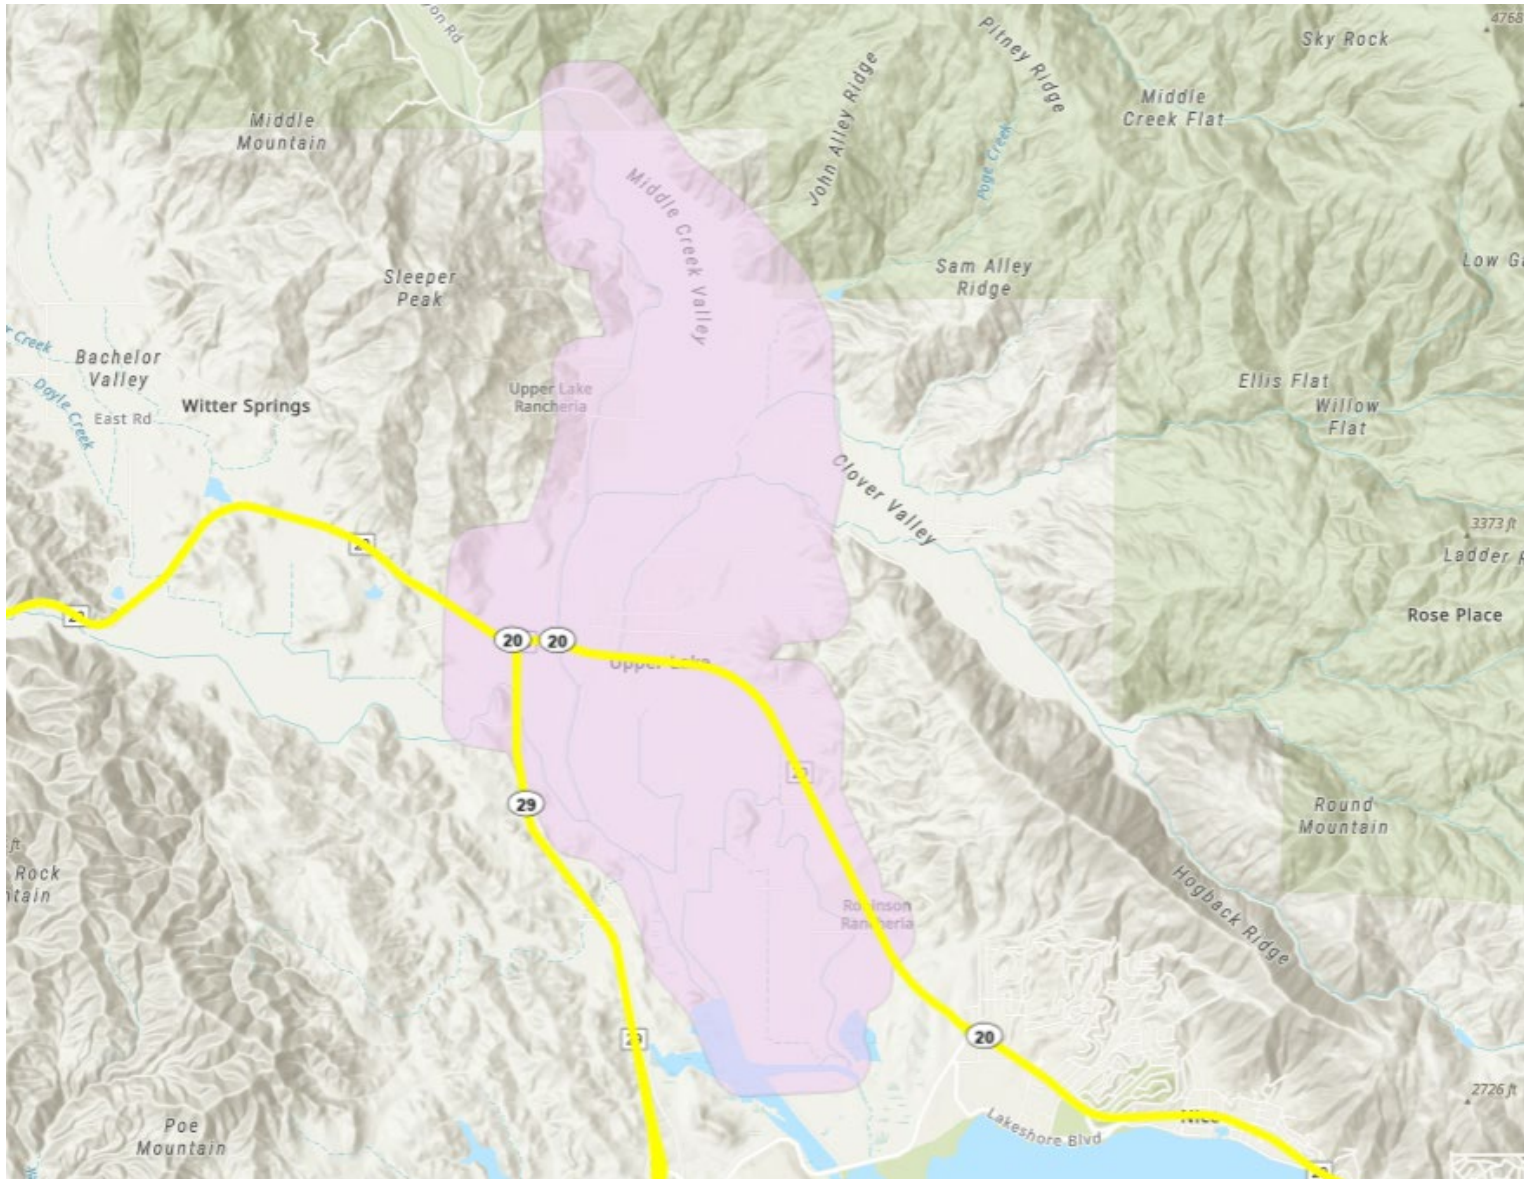

Lake County Farmland Protection Zone (in pink)

Upper Lake/Nice Farmland Protection Zone (in pink)

Unincorporated Lakeport Farmland Protection Zone (in pink)

Big Valley/Kelseyville Farmland Protection Zone (in pink)

Kelseyville/Lower Lake Farmland Protection Zone(in pink)