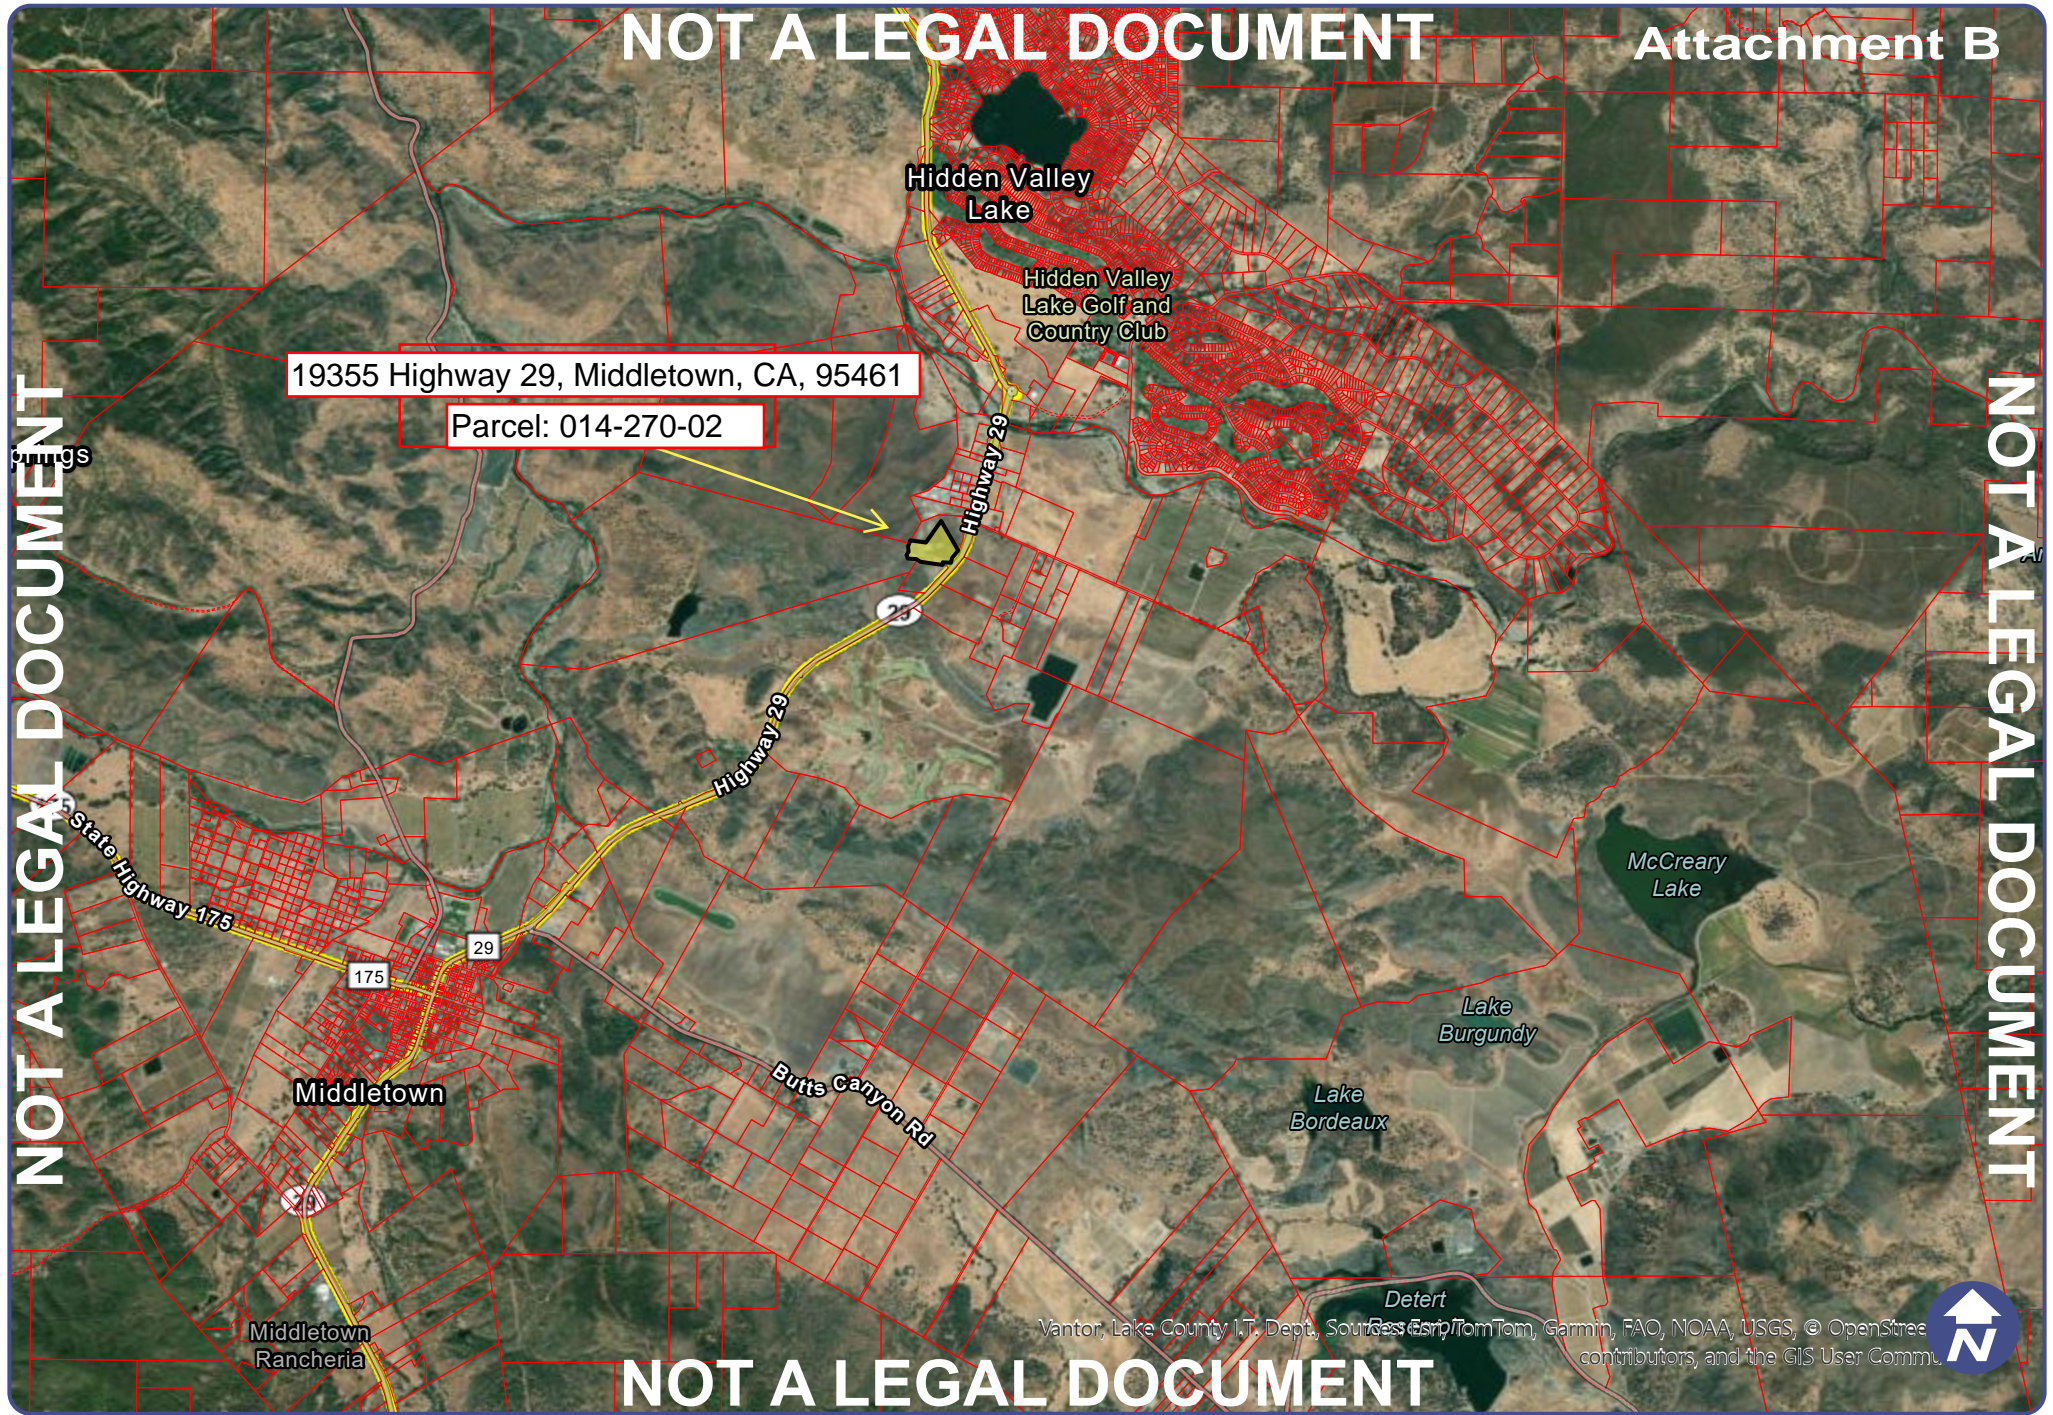

NOT A LEGAL DOCUMENT

Attachment B

NOT A LEGAL DOCUMENT

NOT A LEGAL DOCUMENT

19355 Highway 29, Middletown, CA, 95461

Parcel: 014-270-02

Hidden Valley Lake

Hidden Valley Lake Golf and Country Club

Highway 29

29

Highway 29

State Highway 175

175

29

Middletown

Butts Canyon Rd

McCreary Lake

Lake Burgundy

Lake Bordeaux

Detert Reservoir

Middletown Rancheria

Vantor, Lake County I.T. Dept., Sources Esri, TomTom, Garmin, FAO, NOAA, USGS, © OpenStreetMap contributors, and the GIS User Community

NOT A LEGAL DOCUMENT

Lake County, CA

ArcGIS WebMap

All parcel boundaries are approximate. Discrepancies in acreage, shape and location are common. This map is not the legal survey document to be used in single site determinations. Consult your deed for a legal parcel description.